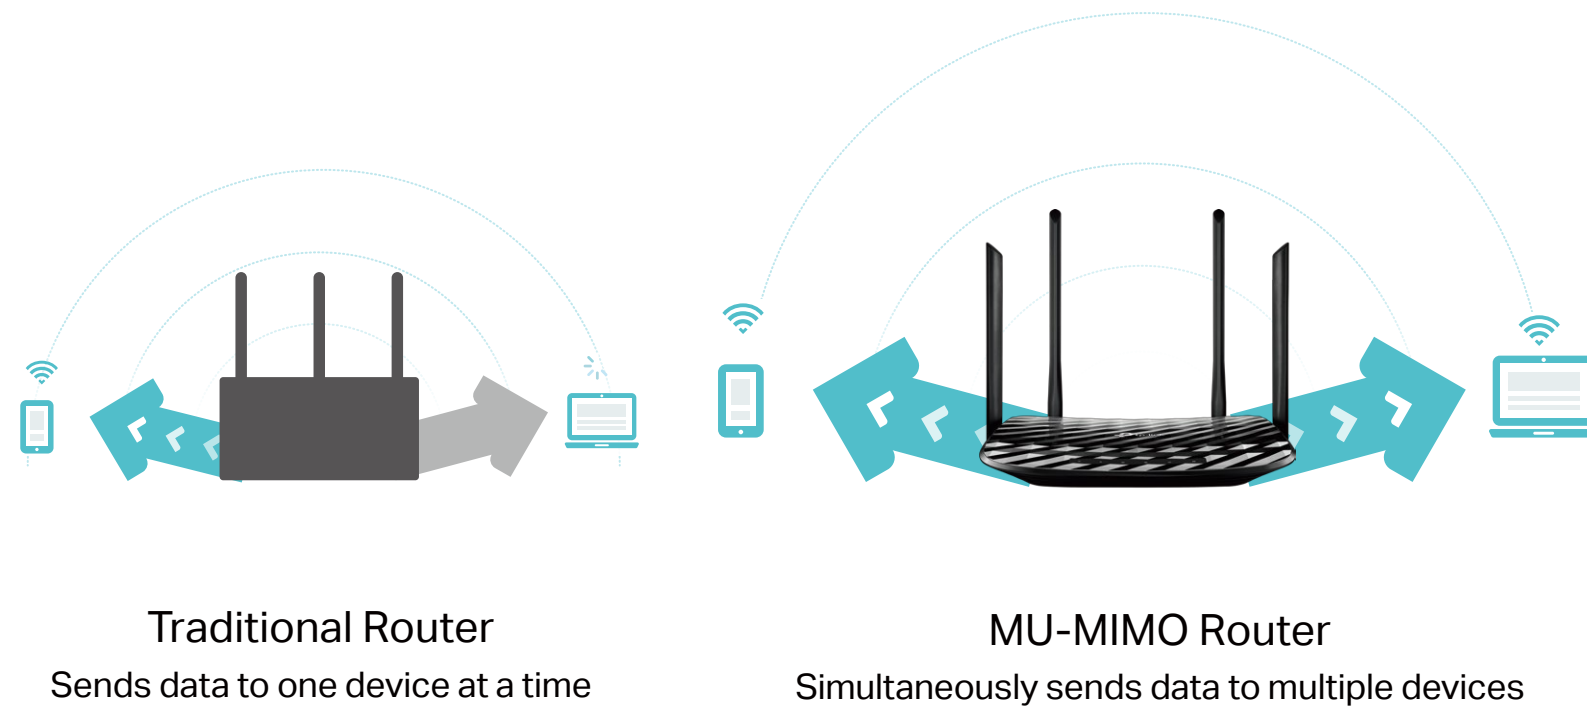

## 10× Faster Connectivity

One Gigabit WAN port and four Gigabit LAN ports deliver speeds up to 10× faster than standard Ethernet connections. Let every member of your family simultaneously enjoy high-speed network on their phones, tablets and laptops.

## MU-MIMO for 2x Faster Connections

MU-MIMO technology simultaneously transfers data to multiple devices at once, reducing wait time, increasing Wi-Fi throughput for every device and making each stream more efficient.