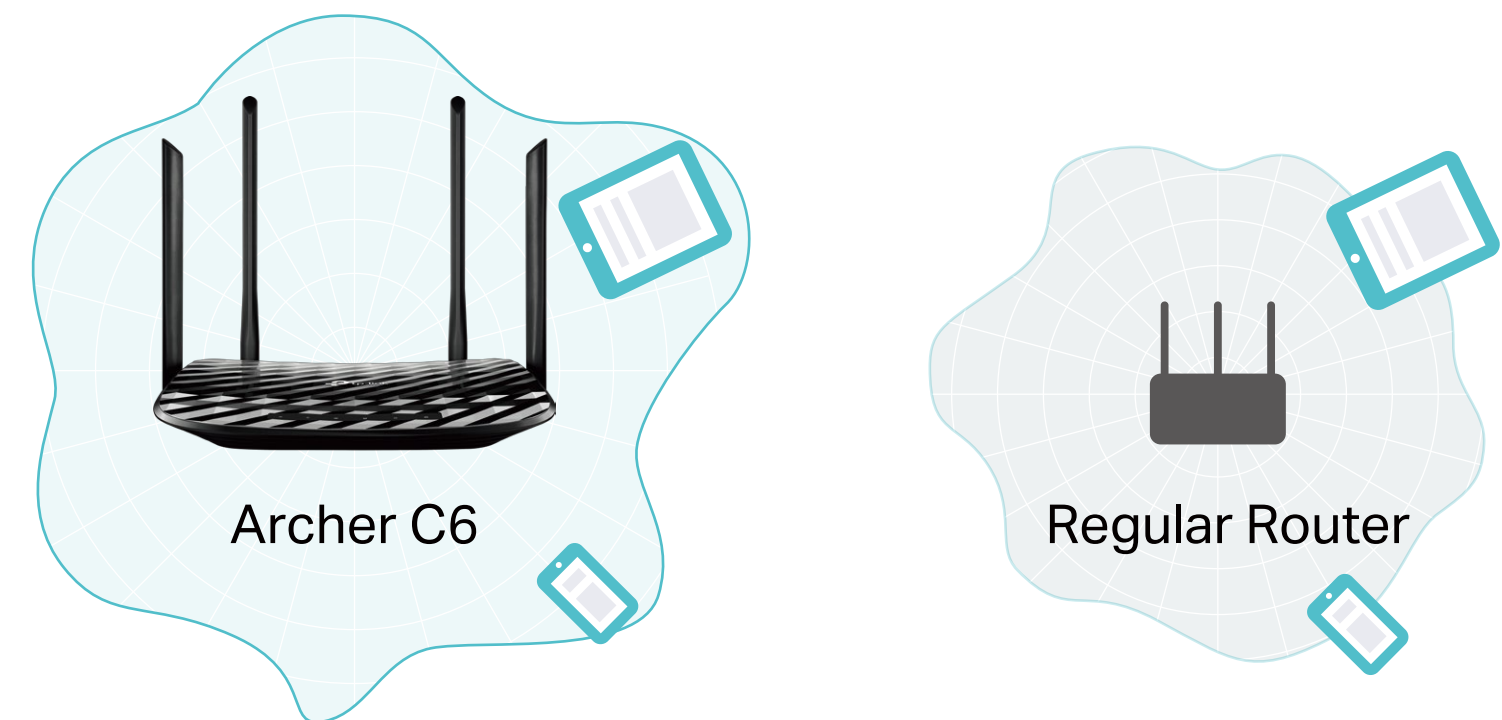

## 10× Faster Connectivity

One Gigabit WAN port and four Gigabit LAN ports deliver speeds up to 10× faster than standard Ethernet connections. Let every member of your family simultaneously enjoy high-speed network on their phones, tablets and laptops.

## MU-MIMO for 2x Faster Connections

MU-MIMO technology simultaneously transfers data to multiple devices at once, reducing wait time, increasing Wi-Fi throughput for every device and making each stream more efficient.

## Vast Wi-Fi Coverage

Beamforming technology concentrates the Archer C6's Wi-Fi towards devices to create stronger connections. 4 external antennas and 1 internal antenna deliver Wi-Fi to every corner of your home.