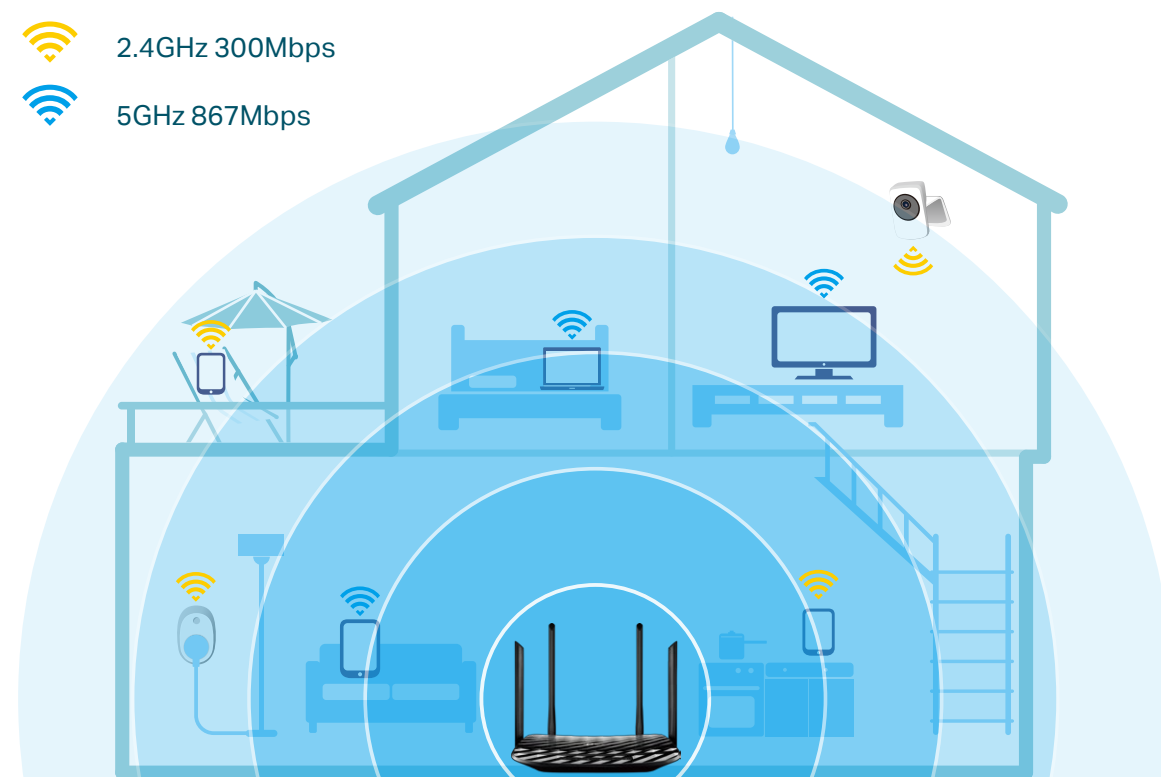

# AC1200 Wi-Fi Router

Full Gigabit & Dual Band

Archer C6

 867Mbps 5GHz +  
300Mbps 2.4GHz

 Faster Wi-Fi  
with MU-MIMO

 Full Gigabit  
Ports

## 10× Faster Connectivity

One Gigabit WAN port and four Gigabit LAN ports deliver speeds up to 10× faster than standard Ethernet connections. Let every member of your family simultaneously enjoy high-speed network on their phones, tablets and laptops.